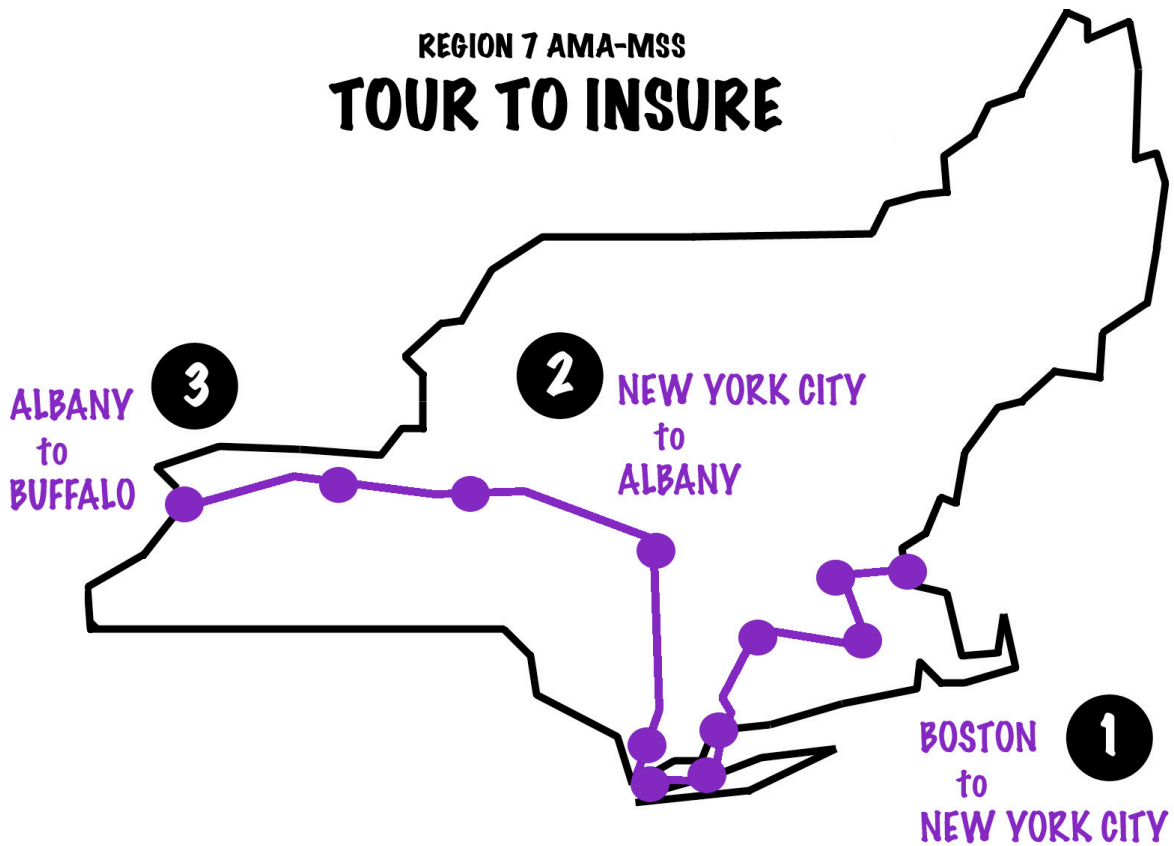

# **TOUR TO INSURE**

**REGION 7 RALLIES FOR REFORM**

**BOSTON-NYC-ALBANY-ROCHESTER-BUFFALO**

REGION 7 AMA-MSS  
**TOUR TO INSURE**

STAGE I: BOSTON – NYC – APRIL 17<sup>TH</sup>-19<sup>TH</sup>

STAGE II: NYC – ALBANY – APRIL 24<sup>TH</sup>-26<sup>TH</sup>

STAGE III: ALBANY – BUFFALO – APRIL 30<sup>TH</sup> – MAY 2<sup>ND</sup>

**MEDICAL SCHOOLS:**

ALBANY MEDICAL COLLEGE

ALBERT EINSTEIN UNIVERSITY

BOSTON UNIVERSITY

BROWN UNIVERSITY

COLUMBIA UNIVERSITY

HARVARD UNIVERSITY

MOUNT SINAI

NEW YORK MEDICAL COLLEGE

NEW YORK UNIVERSITY

STONY BROOK UNIVERSITY

SUNY- UPSTATE

TUFTS UNIVERSITY

UNIVERSITY AT BUFFALO

UNIVERSITY OF CONNECTICUT

UNIVERSITY OF MASSACHUSETTS

UNIVERSITY OF ROCHESTER

WEILL MEDICAL COLLEGE

YALE UNIVERSITY